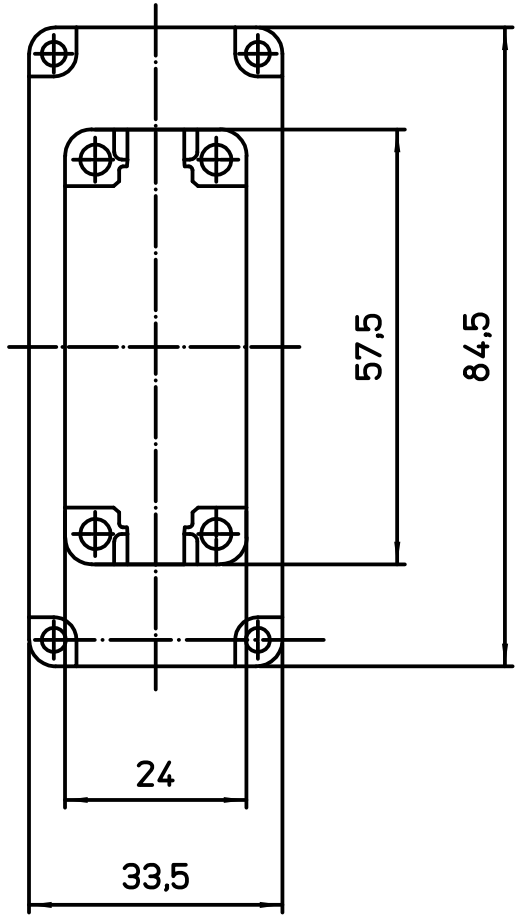

Diritti riservati All rights reserved

dimensions in mm
Date 28/05/15
Sign. M.Pezzimenti

CR 15/16
Adaptor plates for insert mounting

Scale
1:1