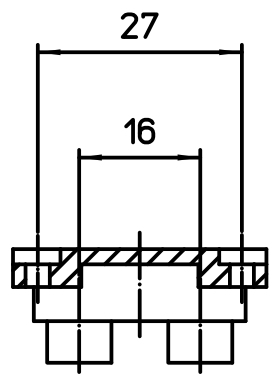

Diritti riservati All rights reserved

dimensions in mm
Date 28/05/15
Sign. M.Pezzimenti

CR 15/16
Adaptor plates for insert mounting

Scale
1:1