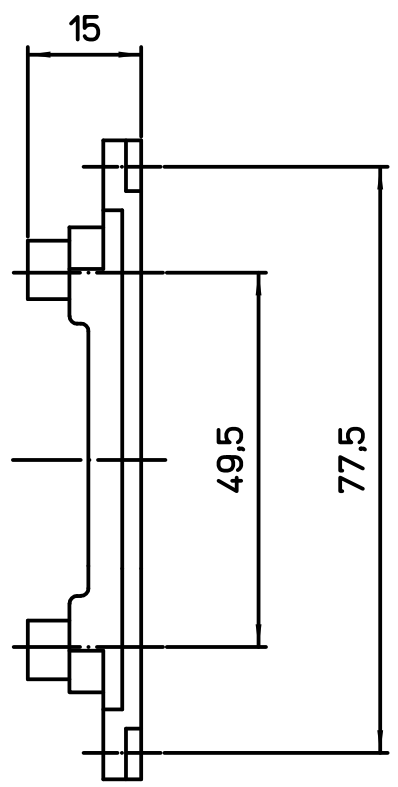

Diritti riservati All rights reserved

dimensions in mm
Date 28/05/15
Sign. M.Pezzimenti

CR 15/16
Adaptor plates for insert mounting

Scale
1:1